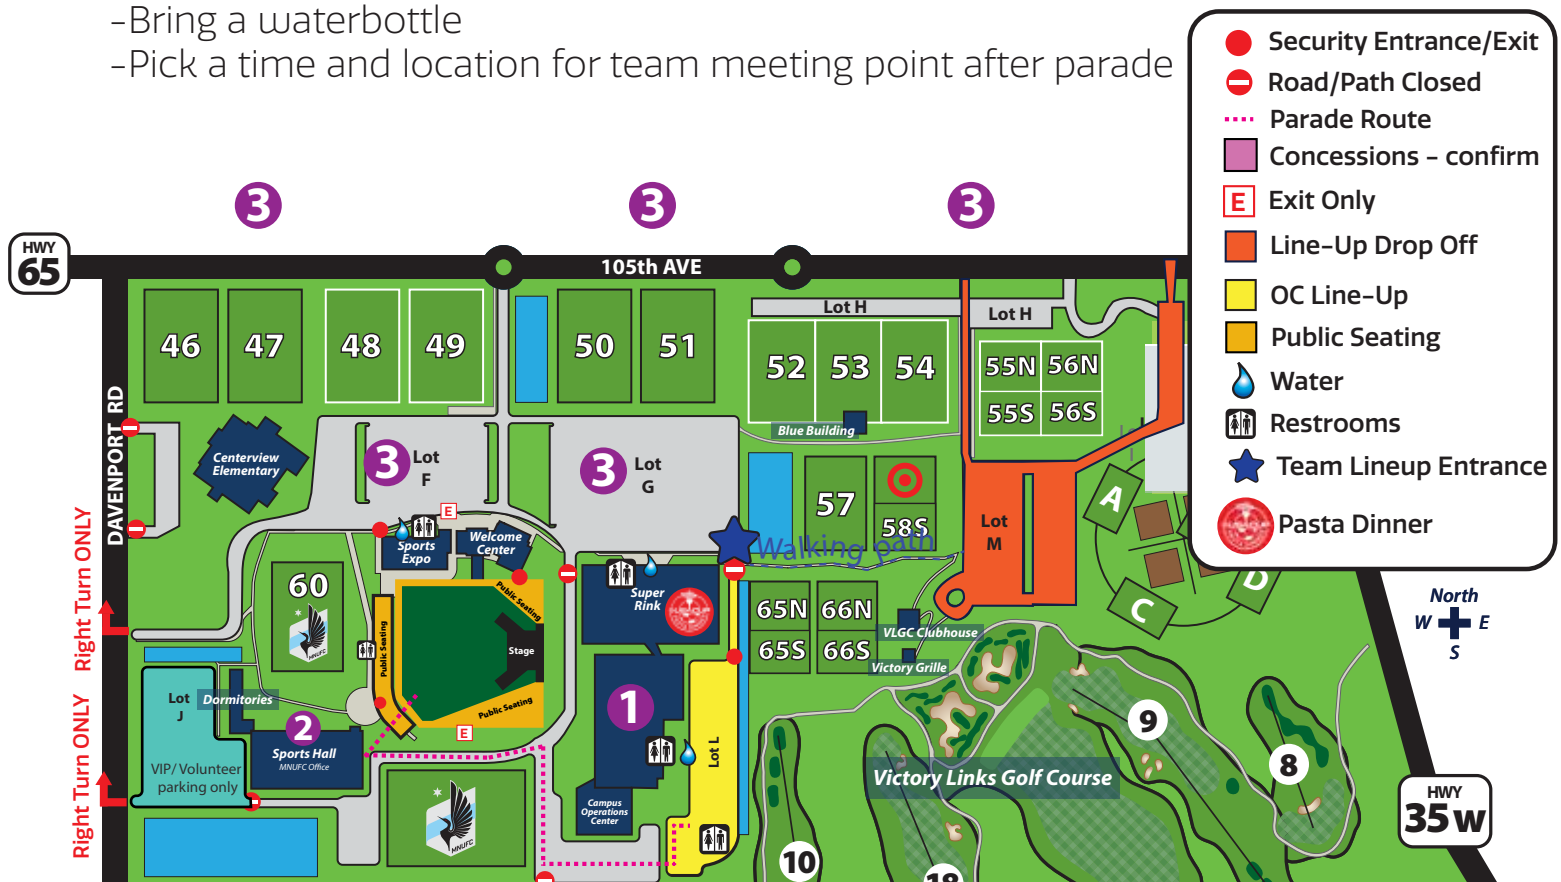

OPENING CEREMONIES INFO

2026

Timeline

- 5:15 pm - Stadium gates/security open
- 5:45 pm - Line-up begins
 - ↳ Trade pins, take photos, meet people!
- 7:00 pm - Preshow/awards
- 7:30 pm - Rock the Cup Concert and Parade begins
- 8:45 pm - Lighting of the Cauldron
- 8:50 - 9:15pm - Rock the Cup Concert Continues

Tips

* Player Wristband or Team Credential REQUIRED to walk in parade

- Bags are strongly discouraged if possible (quicker through security)
- F & G lots will fill up and close quickly
- Parade and off-site shuttle dropoff is in Lot M
- No tickets needed
- Bring a waterbottle
- Pick a time and location for team meeting point after parade

Weather Plan

<p>Participants: If weather sirens sound, proceed to designated purple safe zones.</p> <p>Spectators: Immediately proceed to your car.</p>	<p>1 Sirens Before Parade</p> <p>1/2 Sirens During Parade</p> <p>3 Sirens After Parade - Exit to Cars</p>
--	--